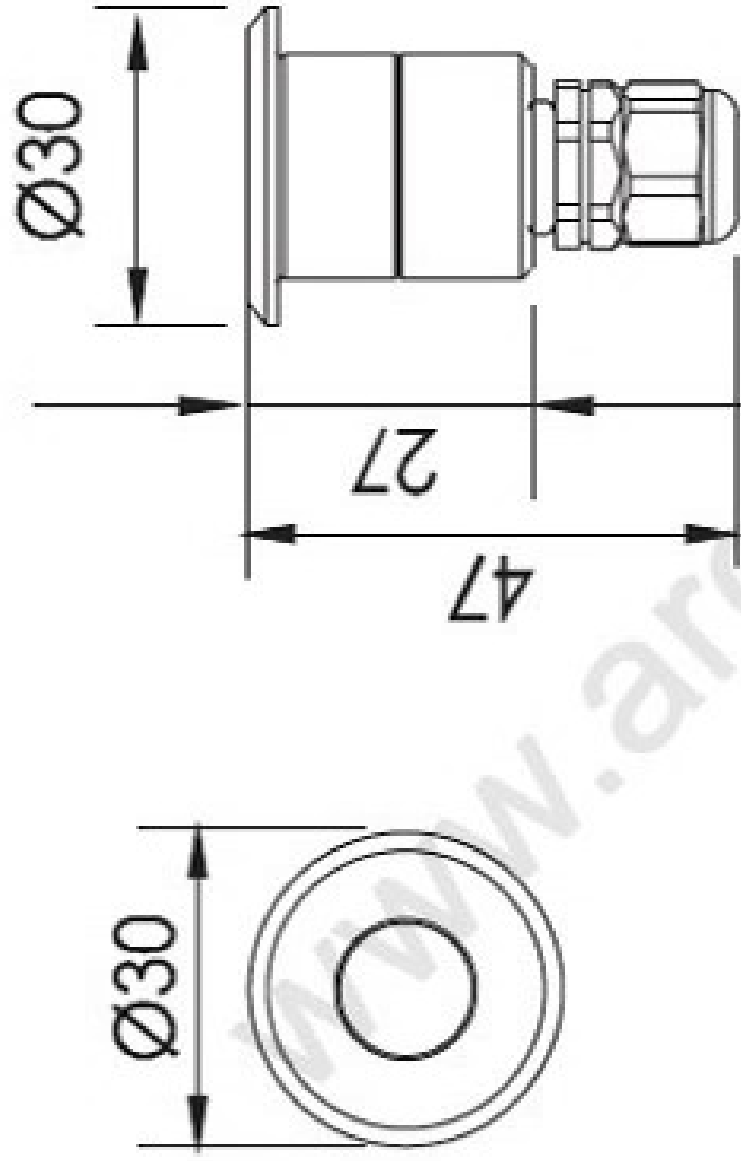

Specification

Product Code	21003A-1
LED Brand	EPISTAR
LED Quantity	1pc
Rated Power	0.5W
Input Voltage	DC12V/DC24V
Frequency Range	/
Color	Single
Beam Angle	120°
Control Mode	CC
Life	50000H
Protection Grade	IP67
Ambient Temperature	- 25°C~50°C
Ambient Humidity	10%~90%

Inground Light Series

21003

Not with embedded parts